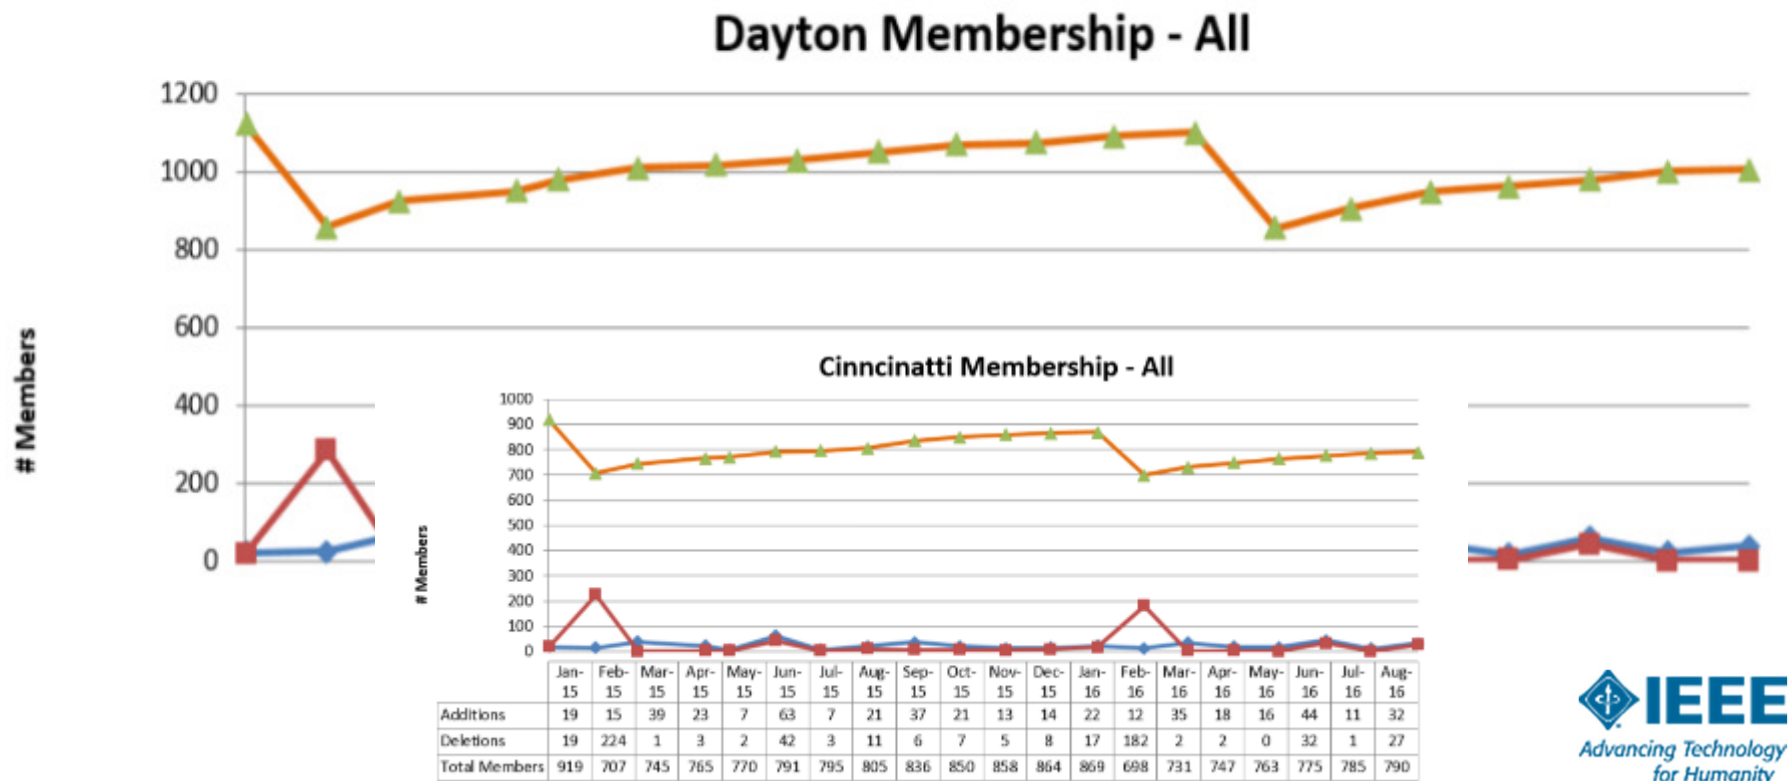

- Discount rates for members
- You can find conference schedule and location at:
 - https://www.ieee.org/conferences_events/index.html

Knowledge and Networking

IEEE IS CLOSE TO YOU

IEEE Dayton Section

- ▶ Lots of electrical engineers for a small city!